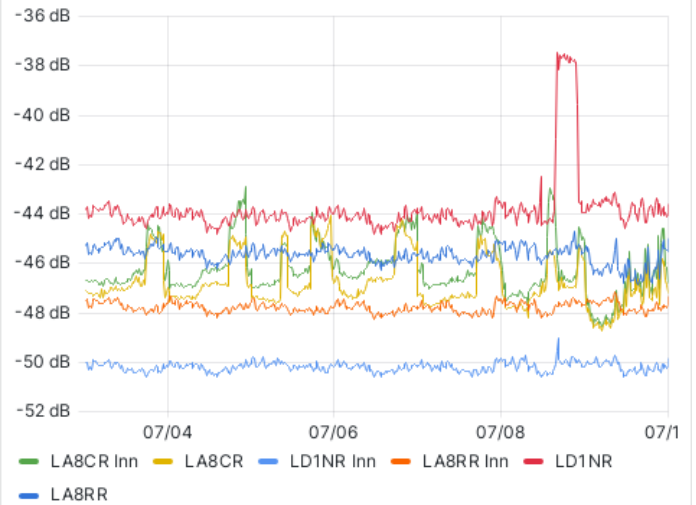

Repeaters

Mon Jul 3 00:02:47 CEST 2023
to
Mon Jul 10 00:02:47 CEST 2023

Active Time (Approximate)

LA5OR 12.6 min	Innlandsnett 8.37 hour	LA9ER 13.8 min
LA8CR 27.0 min	LA5FR 26.8 min	LA8RR 1.21 hour

Active Time (Approximate)

LA8CR Inn 3.62 min	LD1NR Inn 1.10 hour	LA8RR Inn 12.4 min
------------------------------	-------------------------------	------------------------------

Squelch Opens

LA5OR 1061 counts	Innlandsnett 5177 counts	LA9ER 498 counts	LA8CR 239 counts	LA5FR 820 counts	LA8RR 3792 counts
-----------------------------	------------------------------------	----------------------------	----------------------------	----------------------------	-----------------------------

Noise Levels

Noise Levels

SNR

Noise Levels

Squelch Opens

Active Time (Approximate)

144.800	145.300	145.375	145.400	145.425
7.26 hour	5 s	9.20 s	3.60 s	14.6 s
145.450	145.475	145.500	145.525	145.550
27.4 s	22.8 s	1.20 s	8.20 s	6.20 s
145.575	432.500	433.450	433.500	
50.2 s	12.5 min	31.2 min	14.8 min	