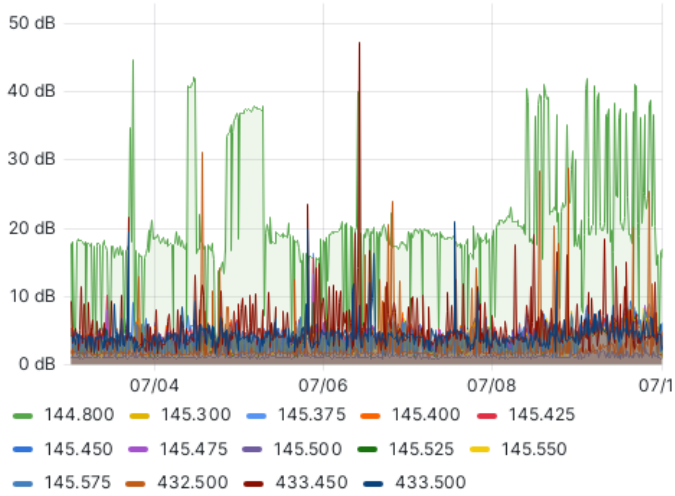

Repeaters

Mon Jul 3 00:02:47 CEST 2023
to
Mon Jul 10 00:02:47 CEST 2023

Active Time (Approximate)

LA5OR 12.6 min	Innlandsnett 8.37 hour	LA9ER 13.8 min
LA8CR 27.0 min	LA5FR 26.8 min	LA8RR 1.21 hour

Active Time (Approximate)

LA8CR Inn 3.62 min	LD1NR Inn 1.10 hour	LA8RR Inn 12.4 min
------------------------------	-------------------------------	------------------------------

Squelch Opens

LA5OR 1061 counts	Innlandsnett 5177 counts	LA9ER 498 counts	LA8CR 239 counts	LA5FR 820 counts	LA8RR 3792 counts
-----------------------------	------------------------------------	----------------------------	----------------------------	----------------------------	-----------------------------

Noise Levels

Noise Levels

SNR

Noise Levels

Squelch Opens

Active Time (Approximate)

144.800	145.300	145.375	145.400	145.425
7.26 hour	5 s	9.20 s	3.60 s	14.6 s
145.450	145.475	145.500	145.525	145.550
27.4 s	22.8 s	1.20 s	8.20 s	6.20 s
145.575	432.500	433.450	433.500	
50.2 s	12.5 min	31.2 min	14.8 min	