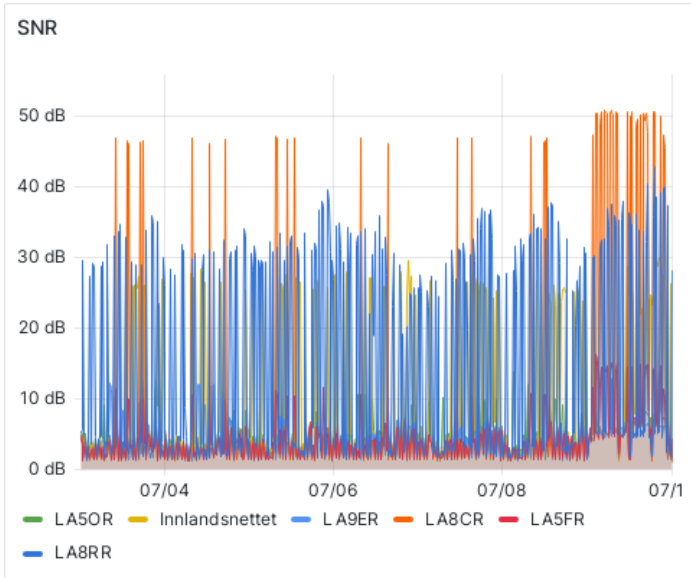

Repeaters

Mon Jul 3 00:02:47 CEST 2023
to
Mon Jul 10 00:02:47 CEST 2023

Active Time (Approximate)

LA5OR 12.6 min	Innlandsnett 8.37 hour	LA9ER 13.8 min
LA8CR 27.0 min	LA5FR 26.8 min	LA8RR 1.21 hour

Active Time (Approximate)

LA8CR Inn 3.62 min	LD1NR Inn 1.10 hour	LA8RR Inn 12.4 min
------------------------------	-------------------------------	------------------------------

Squelch Opens

LA5OR 1061 counts	Innlandsnett 5177 counts	LA9ER 498 counts	LA8CR 239 counts	LA5FR 820 counts	LA8RR 3792 counts
-----------------------------	------------------------------------	----------------------------	----------------------------	----------------------------	-----------------------------

Noise Levels

Noise Levels

SNR

Noise Levels

Squelch Opens

Active Time (Approximate)

144.800	145.300	145.375	145.400	145.425
7.26 hour	5 s	9.20 s	3.60 s	14.6 s
145.450	145.475	145.500	145.525	145.550
27.4 s	22.8 s	1.20 s	8.20 s	6.20 s
145.575	432.500	433.450	433.500	
50.2 s	12.5 min	31.2 min	14.8 min	