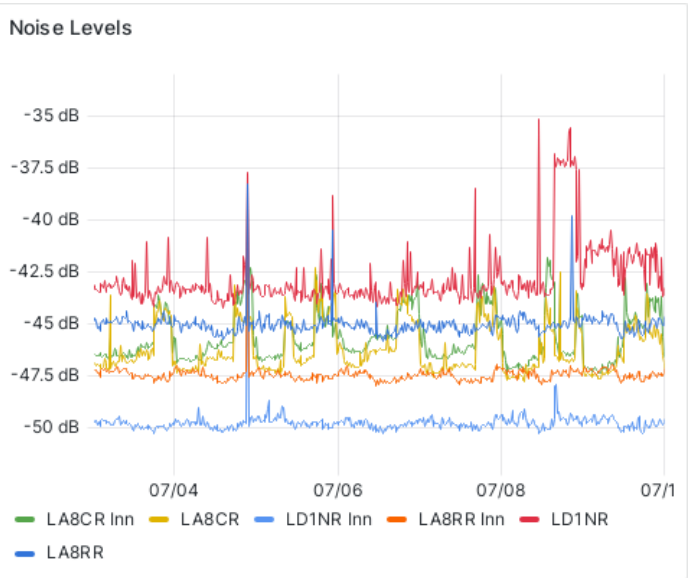

Repeaters

Mon Jul 3 00:02:47 CEST 2023
to
Mon Jul 10 00:02:47 CEST 2023

Active Time (Approximate)

LA5OR 12.6 min	Innlandsnett 8.37 hour	LA9ER 13.8 min
LA8CR 27.0 min	LA5FR 26.8 min	LA8RR 1.21 hour

Active Time (Approximate)

LA8CR Inn 3.62 min	LD1NR Inn 1.10 hour	LA8RR Inn 12.4 min
------------------------------	-------------------------------	------------------------------

Squelch Opens

LA5OR 1061 counts	Innlandsnett 5177 counts	LA9ER 498 counts	LA8CR 239 counts	LA5FR 820 counts	LA8RR 3792 counts
-----------------------------	------------------------------------	----------------------------	----------------------------	----------------------------	-----------------------------

Noise Levels

Noise Levels

SNR

Noise Levels

Squelch Opens

Active Time (Approximate)

144.800	145.300	145.375	145.400	145.425
7.26 hour	5 s	9.20 s	3.60 s	14.6 s
145.450	145.475	145.500	145.525	145.550
27.4 s	22.8 s	1.20 s	8.20 s	6.20 s
145.575	432.500	433.450	433.500	
50.2 s	12.5 min	31.2 min	14.8 min	