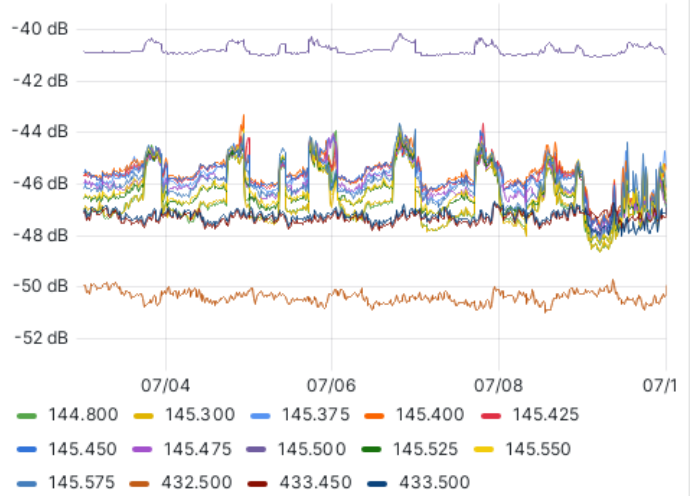

Repeaters

Mon Jul 3 00:02:47 CEST 2023
to
Mon Jul 10 00:02:47 CEST 2023

Active Time (Approximate)

LA5OR 12.6 min	Innlandsnett 8.37 hour	LA9ER 13.8 min
LA8CR 27.0 min	LA5FR 26.8 min	LA8RR 1.21 hour

Active Time (Approximate)

LA8CR Inn 3.62 min	LD1NR Inn 1.10 hour	LA8RR Inn 12.4 min
------------------------------	-------------------------------	------------------------------

Squelch Opens

LA5OR 1061 counts	Innlandsnett 5177 counts	LA9ER 498 counts	LA8CR 239 counts	LA5FR 820 counts	LA8RR 3792 counts
-----------------------------	------------------------------------	----------------------------	----------------------------	----------------------------	-----------------------------

Noise Levels

Noise Levels

SNR

Noise Levels

Squelch Opens

Active Time (Approximate)

144.800	145.300	145.375	145.400	145.425
7.26 hour	5 s	9.20 s	3.60 s	14.6 s
145.450	145.475	145.500	145.525	145.550
27.4 s	22.8 s	1.20 s	8.20 s	6.20 s
145.575	432.500	433.450	433.500	
50.2 s	12.5 min	31.2 min	14.8 min	