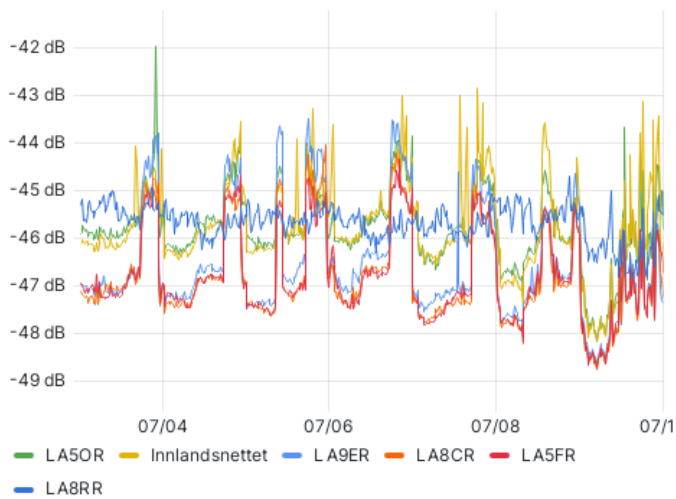

Repeaters

Mon Jul 3 00:02:47 CEST 2023
to
Mon Jul 10 00:02:47 CEST 2023

Active Time (Approximate)

LA5OR 12.6 min	Innlandsnett 8.37 hour	LA9ER 13.8 min
LA8CR 27.0 min	LA5FR 26.8 min	LA8RR 1.21 hour

Active Time (Approximate)

LA8CR Inn 3.62 min	LD1NR Inn 1.10 hour	LA8RR Inn 12.4 min
------------------------------	-------------------------------	------------------------------

Squelch Opens

LA5OR 1061 counts	Innlandsnett 5177 counts	LA9ER 498 counts	LA8CR 239 counts	LA5FR 820 counts	LA8RR 3792 counts
-----------------------------	------------------------------------	----------------------------	----------------------------	----------------------------	-----------------------------

Noise Levels

Noise Levels

SNR

Noise Levels

Squelch Opens

Active Time (Approximate)

144.800	145.300	145.375	145.400	145.425
7.26 hour	5 s	9.20 s	3.60 s	14.6 s
145.450	145.475	145.500	145.525	145.550
27.4 s	22.8 s	1.20 s	8.20 s	6.20 s
145.575	432.500	433.450	433.500	
50.2 s	12.5 min	31.2 min	14.8 min	