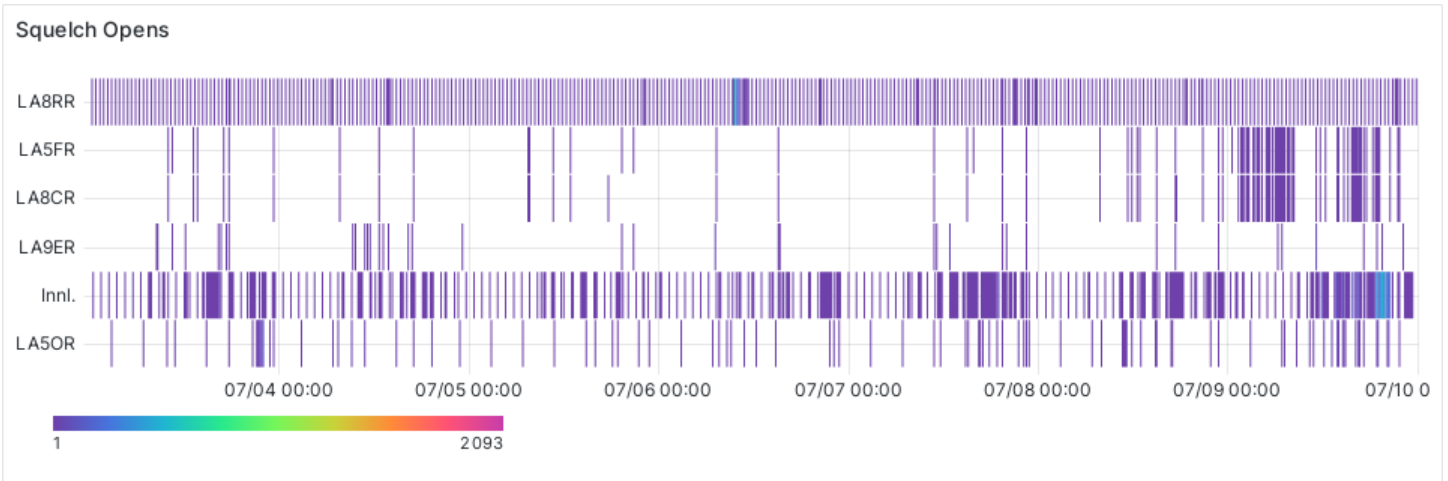

Repeaters

Mon Jul 3 00:02:47 CEST 2023
to
Mon Jul 10 00:02:47 CEST 2023

Active Time (Approximate)

LA5OR 12.6 min	Innlandsnett 8.37 hour	LA9ER 13.8 min
LA8CR 27.0 min	LA5FR 26.8 min	LA8RR 1.21 hour

Active Time (Approximate)

LA8CR Inn 3.62 min	LD1NR Inn 1.10 hour	LA8RR Inn 12.4 min
------------------------------	-------------------------------	------------------------------

Squelch Opens

LA5OR 1061 counts	Innlandsnett 5177 counts	LA9ER 498 counts	LA8CR 239 counts	LA5FR 820 counts	LA8RR 3792 counts
-----------------------------	------------------------------------	----------------------------	----------------------------	----------------------------	-----------------------------

Noise Levels

Noise Levels

SNR

Noise Levels

Squelch Opens

Active Time (Approximate)

144.800	145.300	145.375	145.400	145.425
7.26 hour	5 s	9.20 s	3.60 s	14.6 s
145.450	145.475	145.500	145.525	145.550
27.4 s	22.8 s	1.20 s	8.20 s	6.20 s
145.575	432.500	433.450	433.500	
50.2 s	12.5 min	31.2 min	14.8 min	