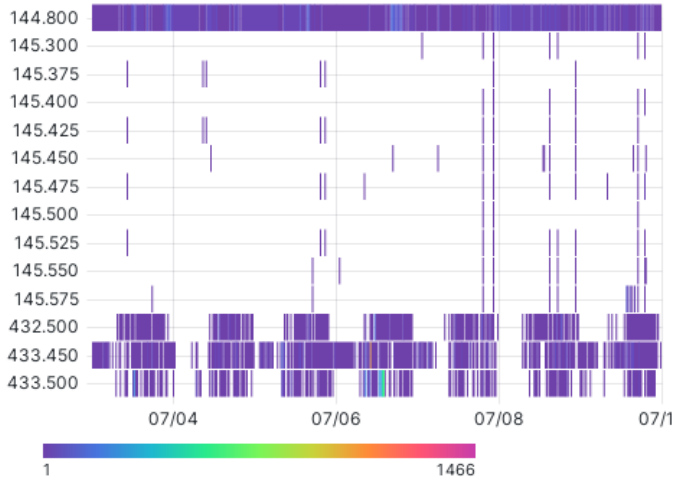

Repeaters

Mon Jul 3 00:02:47 CEST 2023
to
Mon Jul 10 00:02:47 CEST 2023

Active Time (Approximate)

LA5OR 12.6 min	Innlandsnett 8.37 hour	LA9ER 13.8 min
LA8CR 27.0 min	LA5FR 26.8 min	LA8RR 1.21 hour

Active Time (Approximate)

LA8CR Inn 3.62 min	LD1NR Inn 1.10 hour	LA8RR Inn 12.4 min
------------------------------	-------------------------------	------------------------------

Squelch Opens

LA5OR 1061 counts	Innlandsnett 5177 counts	LA9ER 498 counts	LA8CR 239 counts	LA5FR 820 counts	LA8RR 3792 counts
-----------------------------	------------------------------------	----------------------------	----------------------------	----------------------------	-----------------------------

Noise Levels

Noise Levels

SNR

Noise Levels

Squelch Opens

Active Time (Approximate)

144.800	145.300	145.375	145.400	145.425
7.26 hour	5 s	9.20 s	3.60 s	14.6 s
145.450	145.475	145.500	145.525	145.550
27.4 s	22.8 s	1.20 s	8.20 s	6.20 s
145.575	432.500	433.450	433.500	
50.2 s	12.5 min	31.2 min	14.8 min	