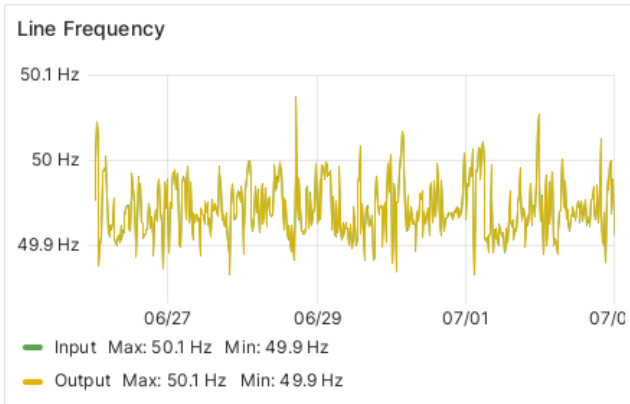

### Battery Mode

Data does not have a time field