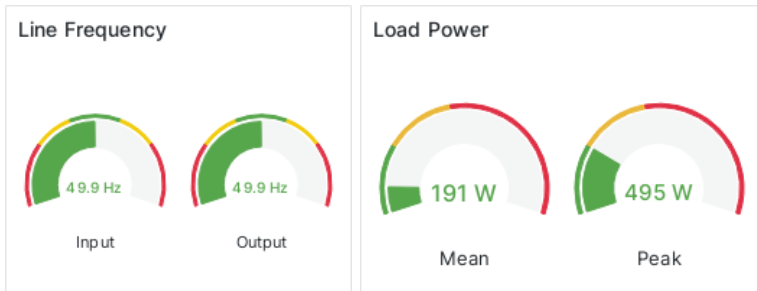

### Battery Mode

Data does not have a time field