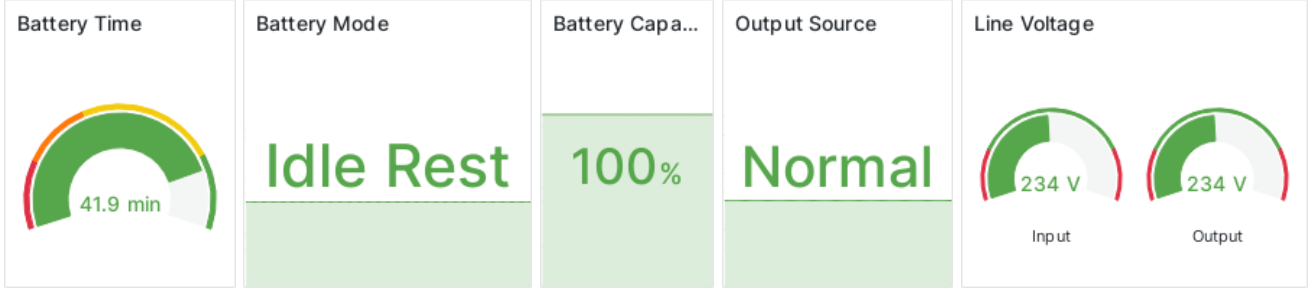

### Battery Mode

Data does not have a time field