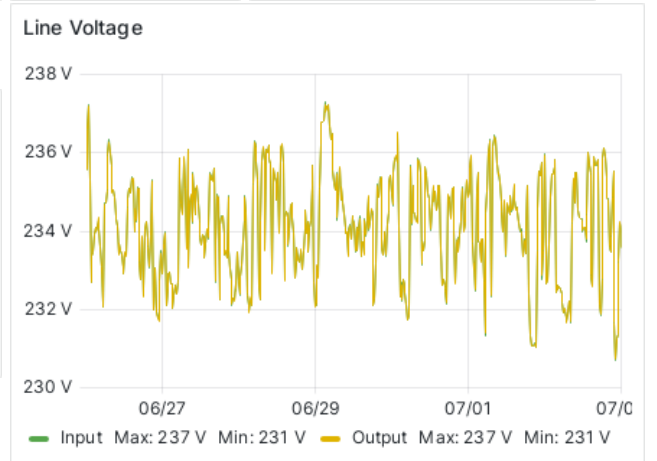

### Battery Mode

Data does not have a time field