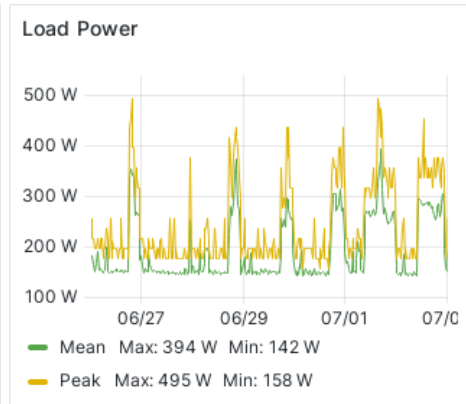

### Battery Mode

Data does not have a time field