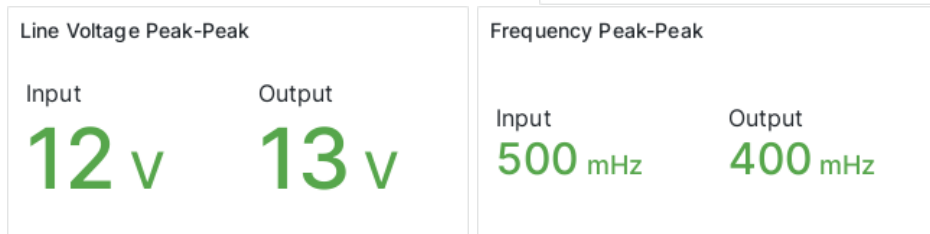

### Battery Mode

Data does not have a time field