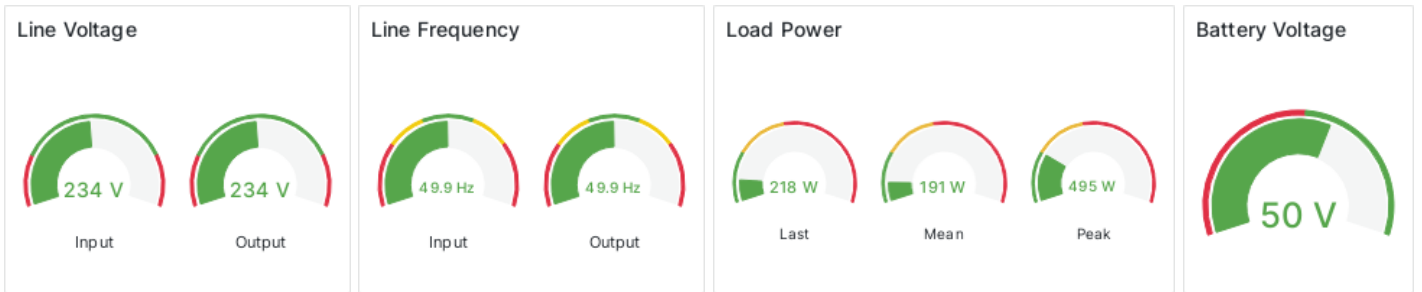

### Battery Mode

Data does not have a time field