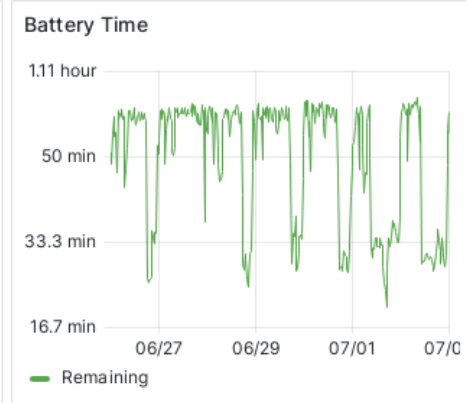

### Battery Mode

Data does not have a time field