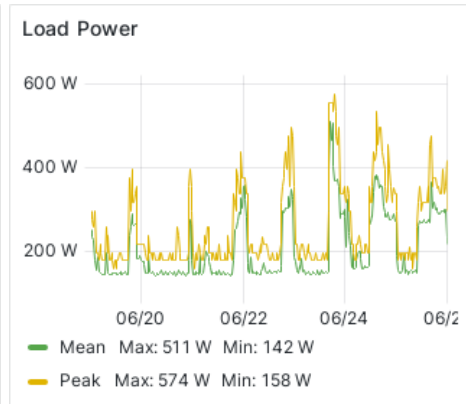

### Battery Mode

Data does not have a time field