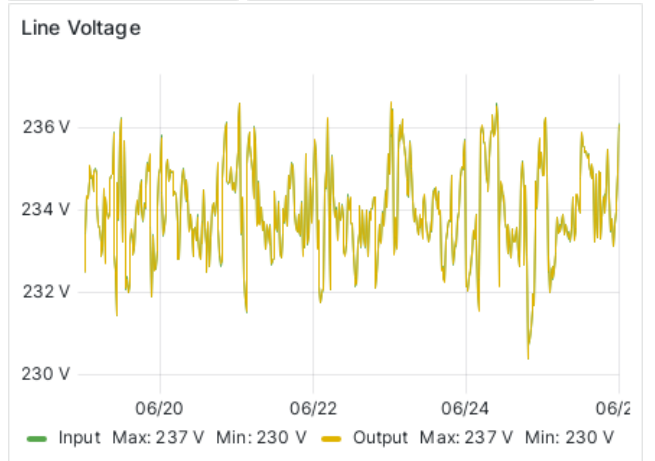

### Battery Mode

Data does not have a time field