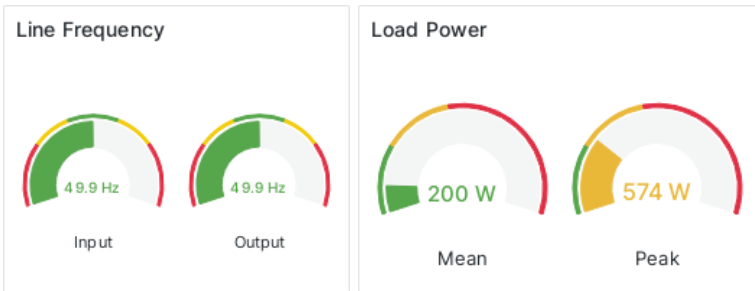

### Battery Mode

Data does not have a time field