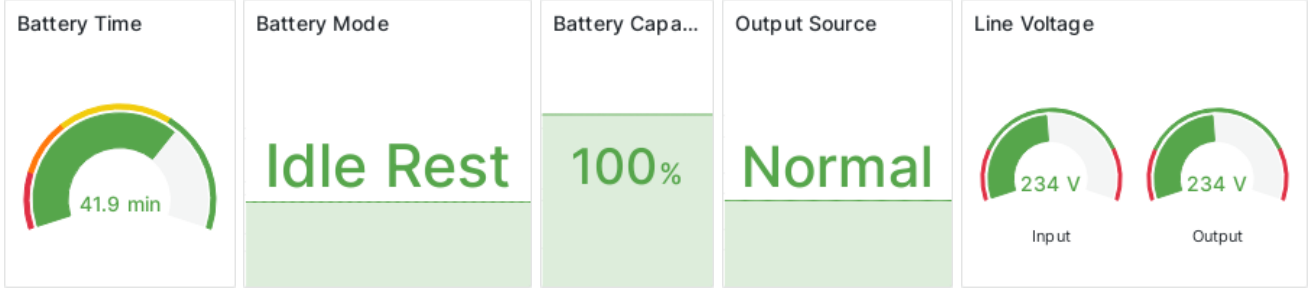

### Battery Mode

Data does not have a time field