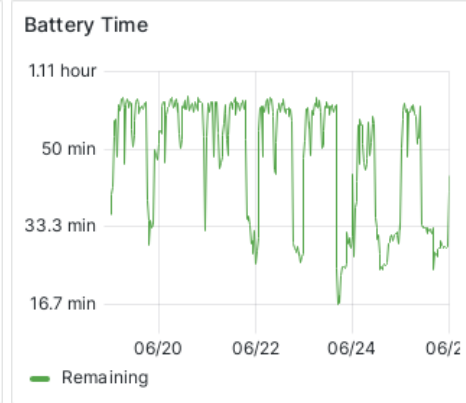

### Battery Mode

Data does not have a time field