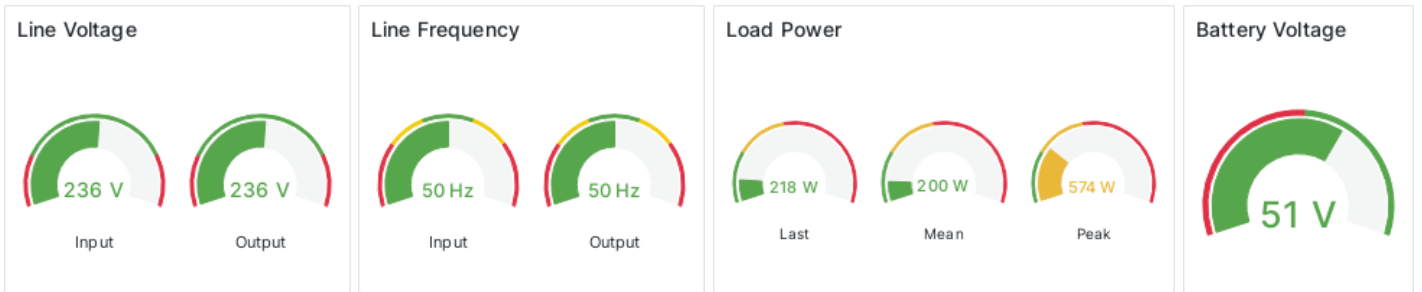

### Battery Mode

Data does not have a time field