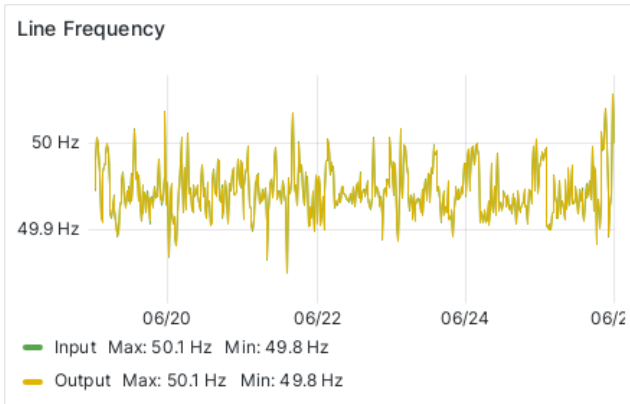

### Battery Mode

Data does not have a time field