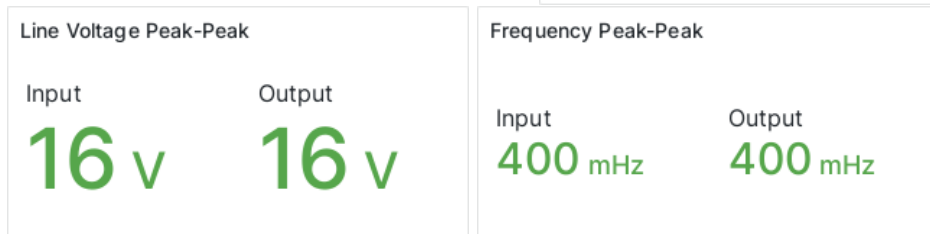

### Battery Mode

Data does not have a time field