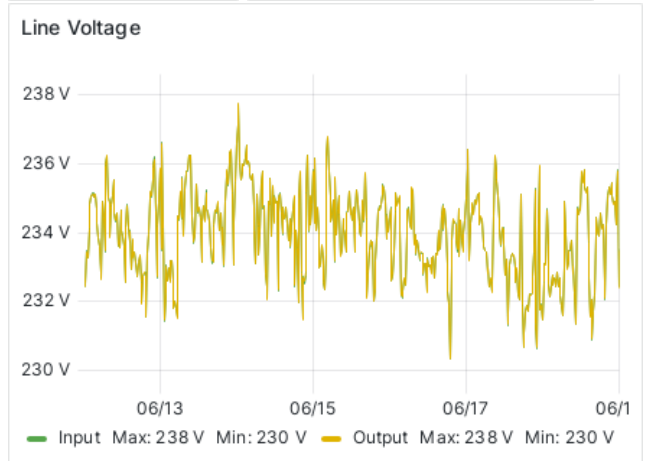

Eaton UPS

Mon Jun 12 00:02:54 CEST 2023
to
Mon Jun 19 00:02:54 CEST 2023

Battery Mode

Data does not have a time field