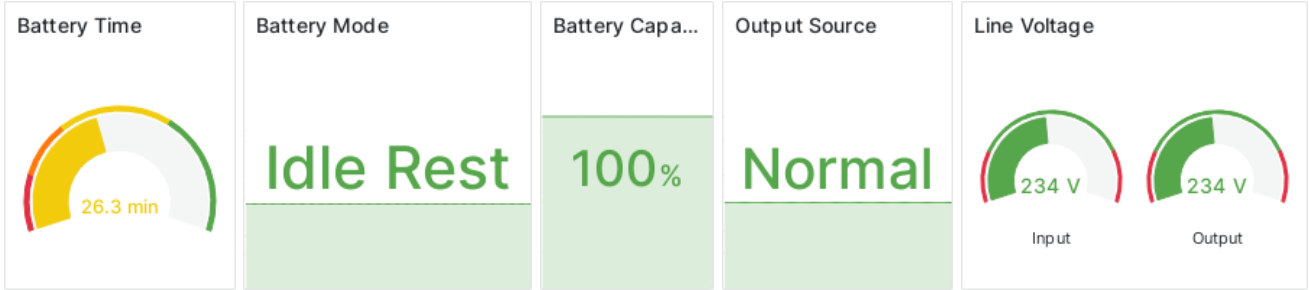

Eaton UPS

Mon Jun 12 00:02:54 CEST 2023
to
Mon Jun 19 00:02:54 CEST 2023

Battery Mode

Data does not have a time field