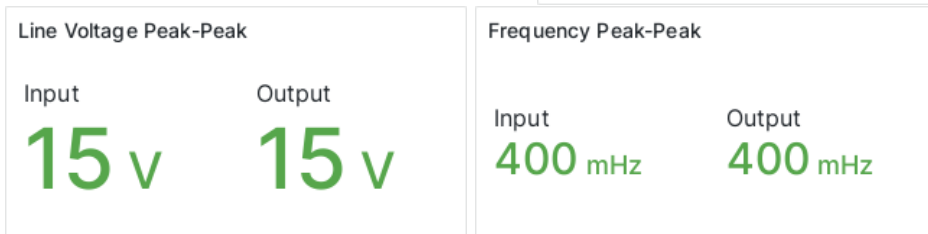

Eaton UPS

Mon Jun 12 00:02:54 CEST 2023
to
Mon Jun 19 00:02:54 CEST 2023

Battery Mode

Data does not have a time field