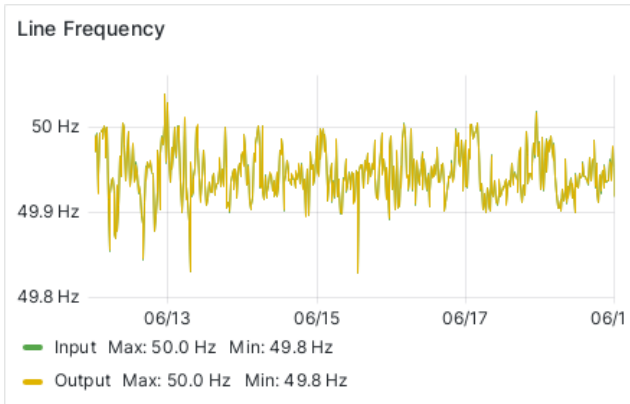

Eaton UPS

Mon Jun 12 00:02:54 CEST 2023
to
Mon Jun 19 00:02:54 CEST 2023

Battery Mode

Data does not have a time field