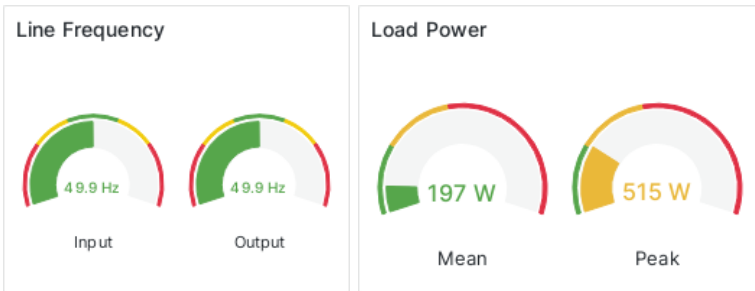

Eaton UPS

Mon Jun 12 00:02:54 CEST 2023
to
Mon Jun 19 00:02:54 CEST 2023

Battery Mode

Data does not have a time field