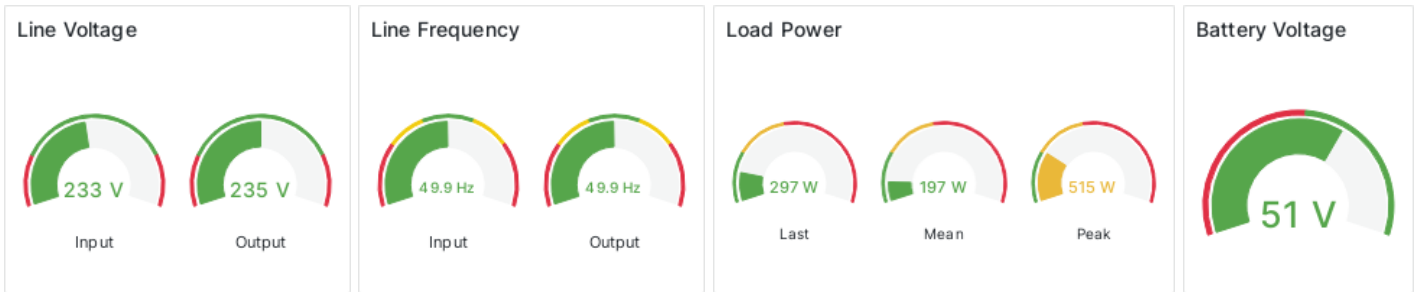

Eaton UPS

Mon Jun 12 00:02:54 CEST 2023
to
Mon Jun 19 00:02:54 CEST 2023

Battery Mode

Data does not have a time field