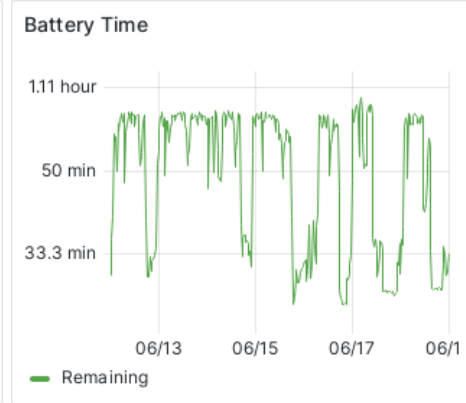

Eaton UPS

Mon Jun 12 00:02:54 CEST 2023
to
Mon Jun 19 00:02:54 CEST 2023

Battery Mode

Data does not have a time field