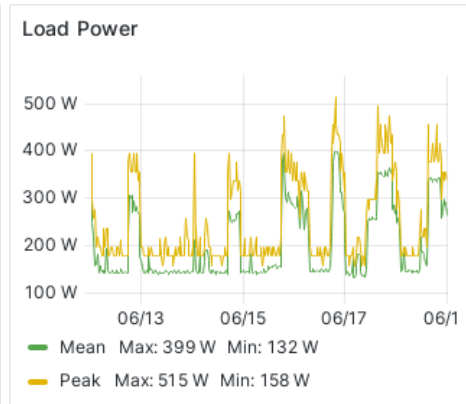

Eaton UPS

Mon Jun 12 00:02:54 CEST 2023
to
Mon Jun 19 00:02:54 CEST 2023

Battery Mode

Data does not have a time field