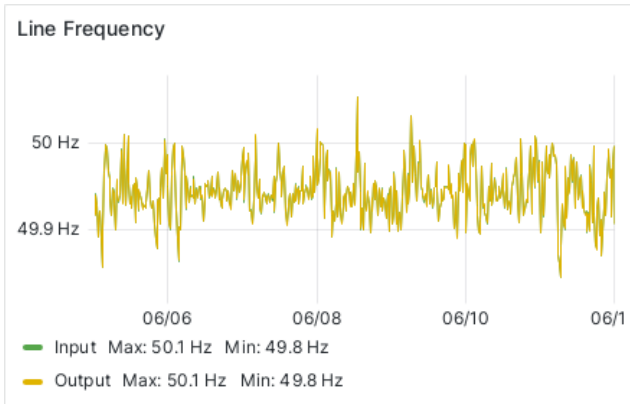

Eaton UPS

Mon Jun 5 00:02:57 CEST 2023
to
Mon Jun 12 00:02:57 CEST 2023

Battery Mode

Data does not have a time field