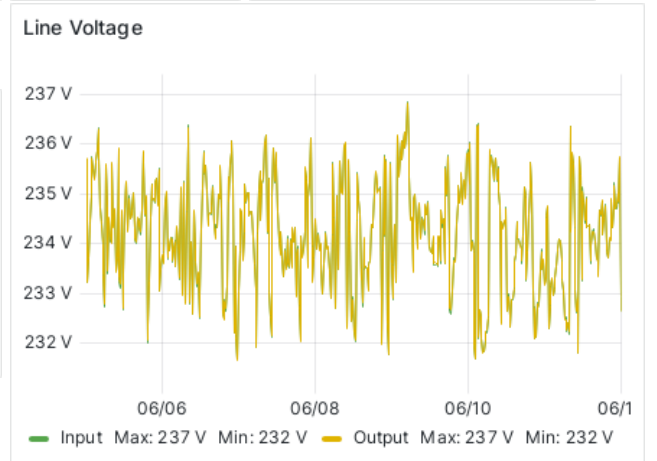

Eaton UPS

Mon Jun 5 00:02:57 CEST 2023
to
Mon Jun 12 00:02:57 CEST 2023

Battery Mode

Data does not have a time field