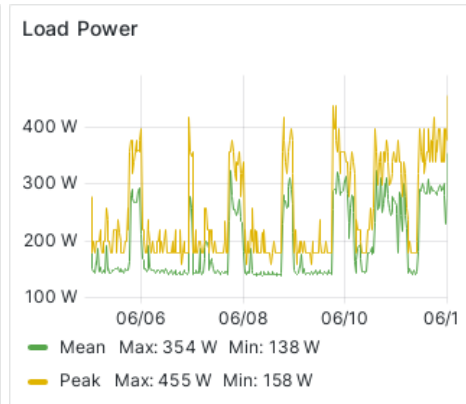

Eaton UPS

Mon Jun 5 00:02:57 CEST 2023
to
Mon Jun 12 00:02:57 CEST 2023

Battery Mode

Data does not have a time field