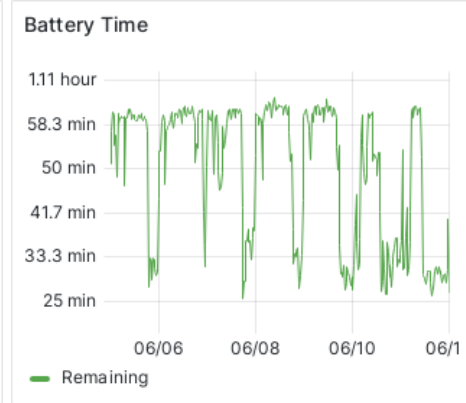

Eaton UPS

Mon Jun 5 00:02:57 CEST 2023
to
Mon Jun 12 00:02:57 CEST 2023

Battery Mode

Data does not have a time field