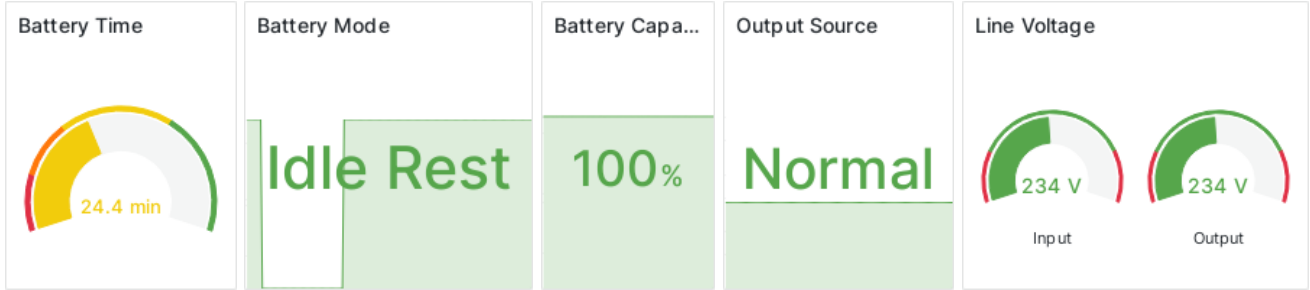

Eaton UPS

Mon Jun 5 00:02:57 CEST 2023
to
Mon Jun 12 00:02:57 CEST 2023

Battery Mode

Data does not have a time field