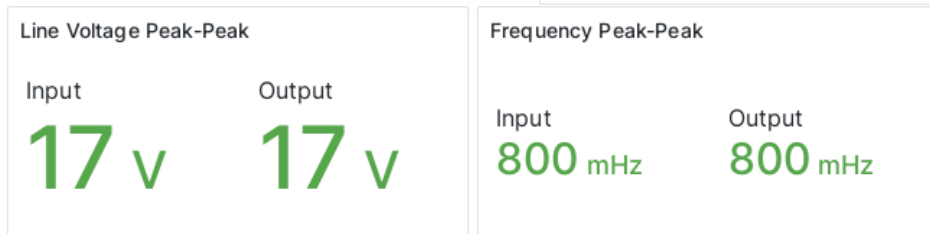

Eaton UPS

Mon Jun 5 00:02:57 CEST 2023
to
Mon Jun 12 00:02:57 CEST 2023

Battery Mode

Data does not have a time field