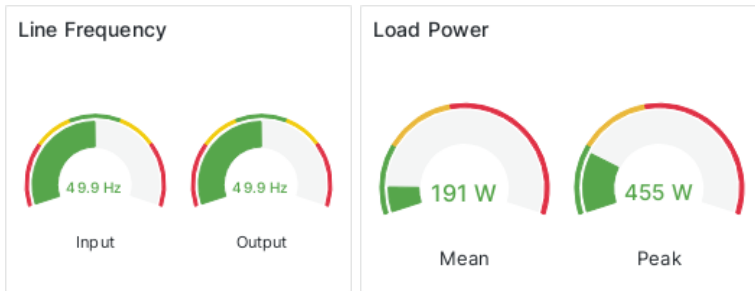

Eaton UPS

Mon Jun 5 00:02:57 CEST 2023
to
Mon Jun 12 00:02:57 CEST 2023

Battery Mode

Data does not have a time field