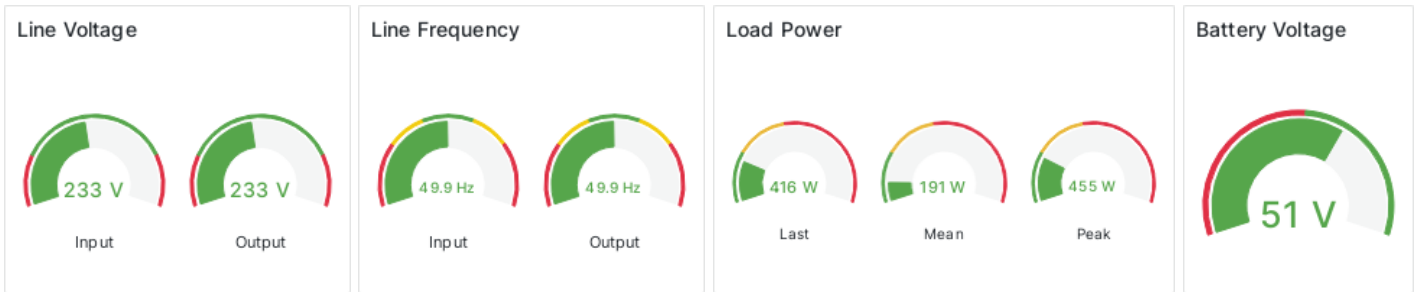

Eaton UPS

Mon Jun 5 00:02:57 CEST 2023
to
Mon Jun 12 00:02:57 CEST 2023

Battery Mode

Data does not have a time field