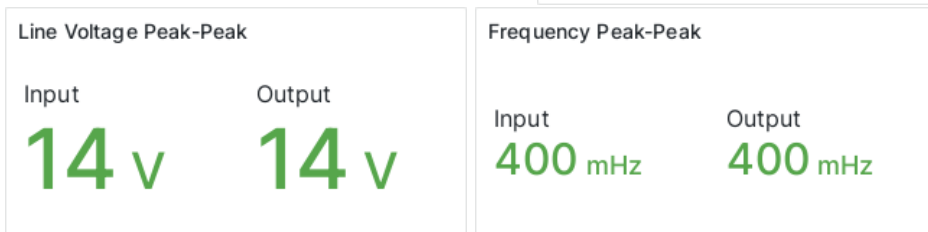

### Battery Mode

Data does not have a time field