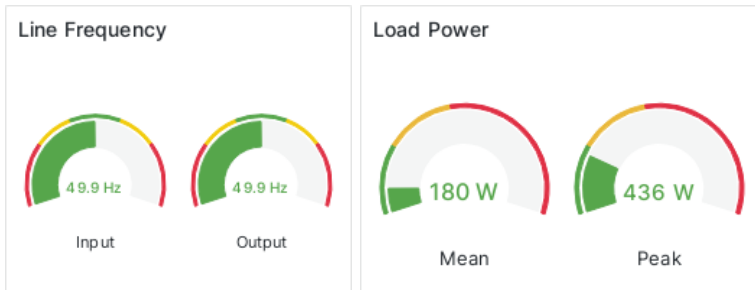

### Battery Mode

Data does not have a time field