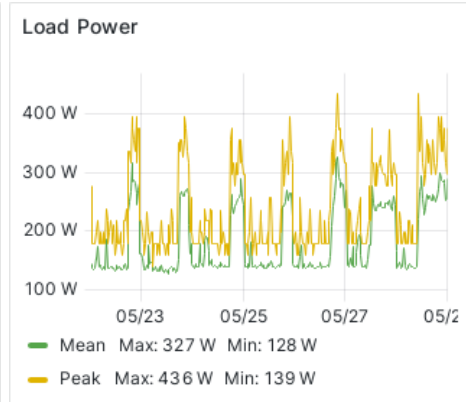

### Battery Mode

Data does not have a time field