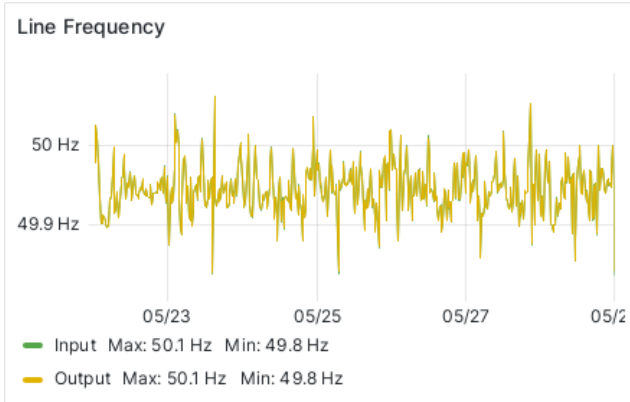

### Battery Mode

Data does not have a time field