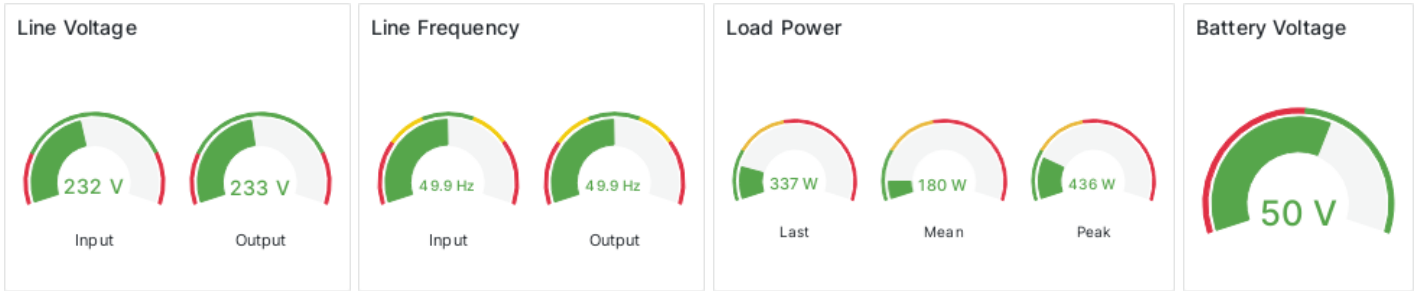

### Battery Mode

Data does not have a time field