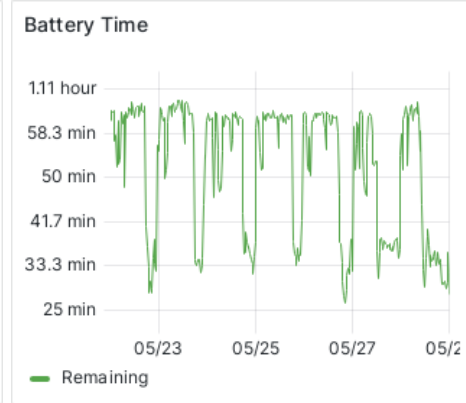

### Battery Mode

Data does not have a time field