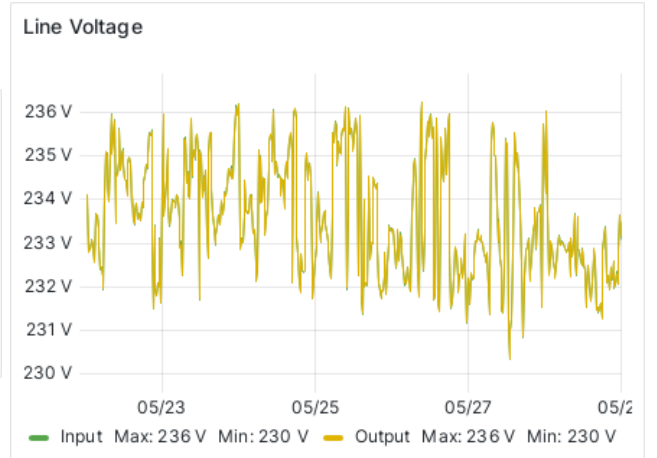

### Battery Mode

Data does not have a time field