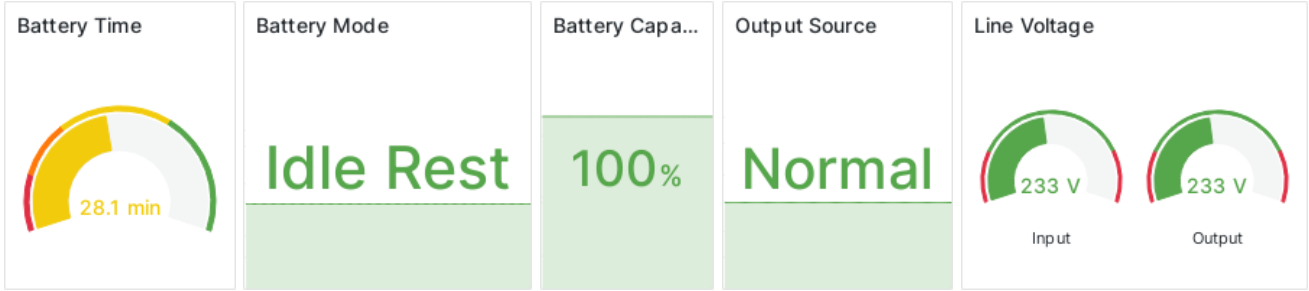

### Battery Mode

Data does not have a time field