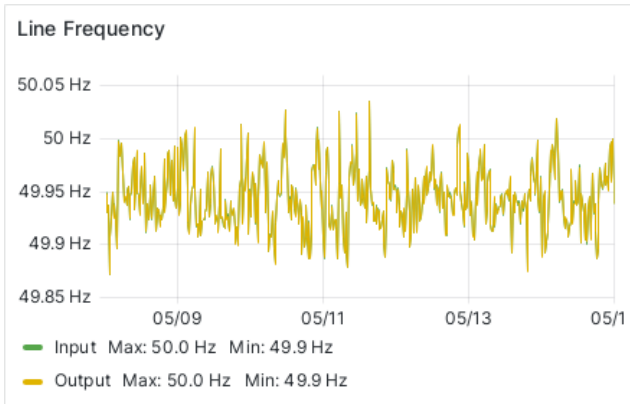

### Battery Mode

Data does not have a time field