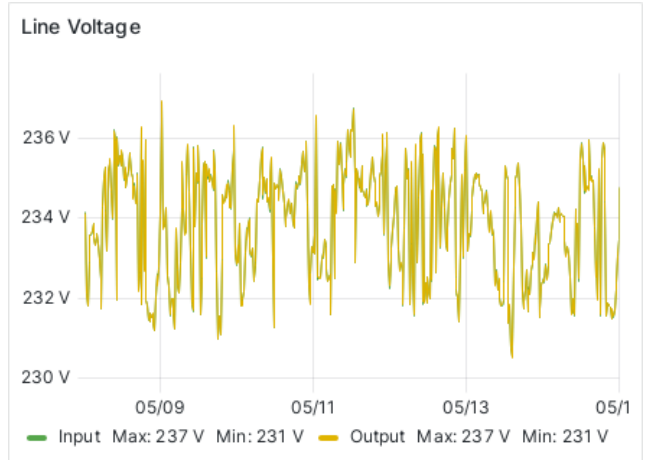

### Battery Mode

Data does not have a time field