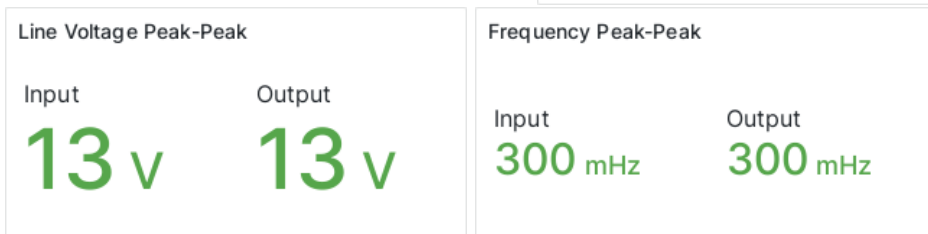

### Battery Mode

Data does not have a time field