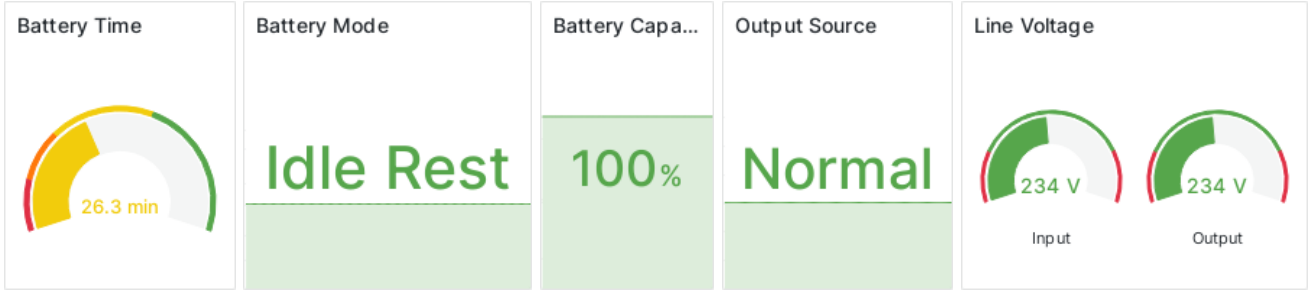

### Battery Mode

Data does not have a time field