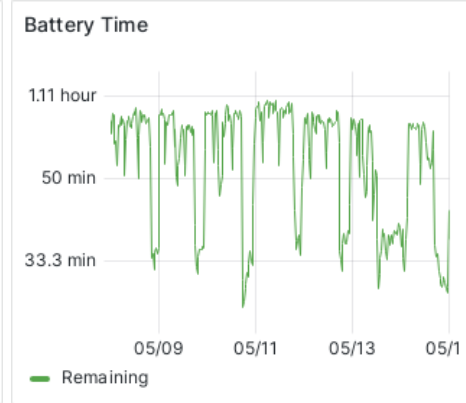

### Battery Mode

Data does not have a time field