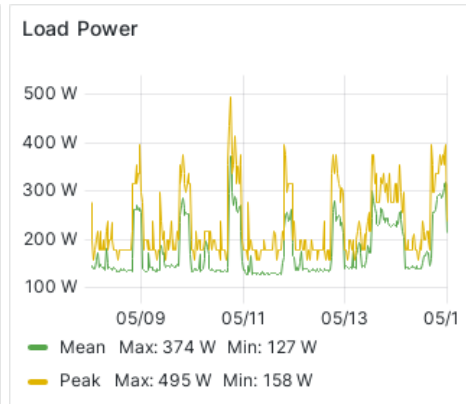

### Battery Mode

Data does not have a time field