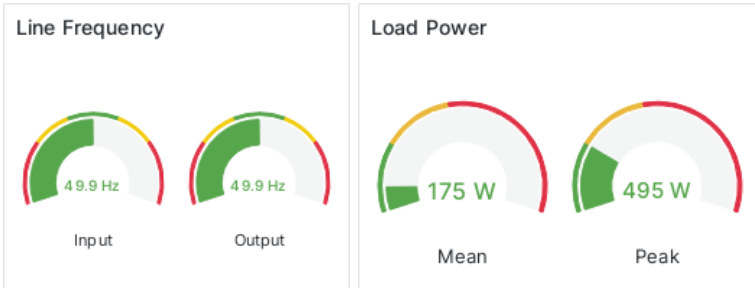

### Battery Mode

Data does not have a time field