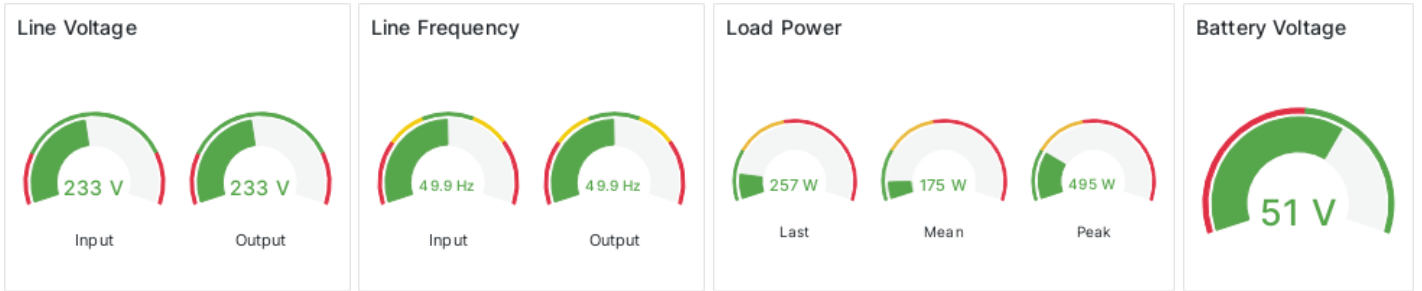

### Battery Mode

Data does not have a time field